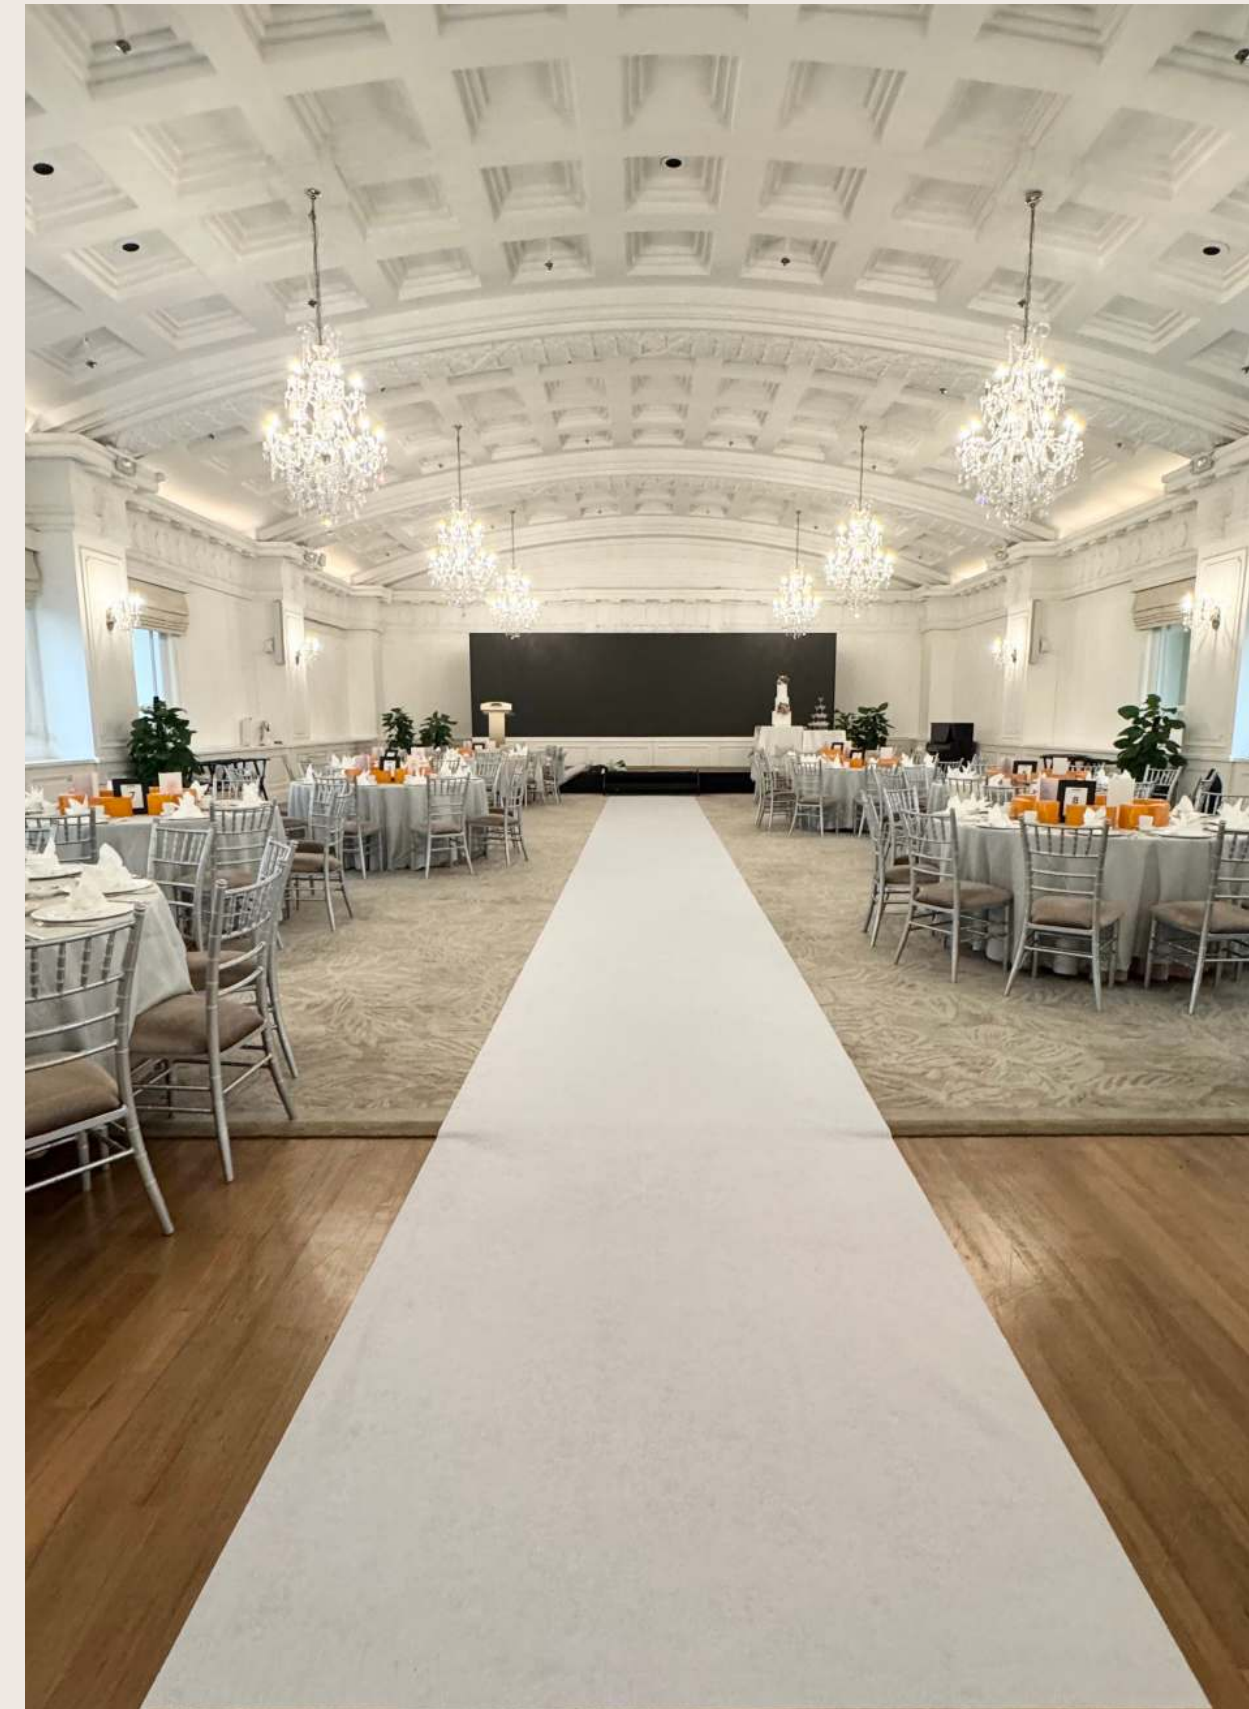

AISLE RUNNER

$15/m
(Min $280)