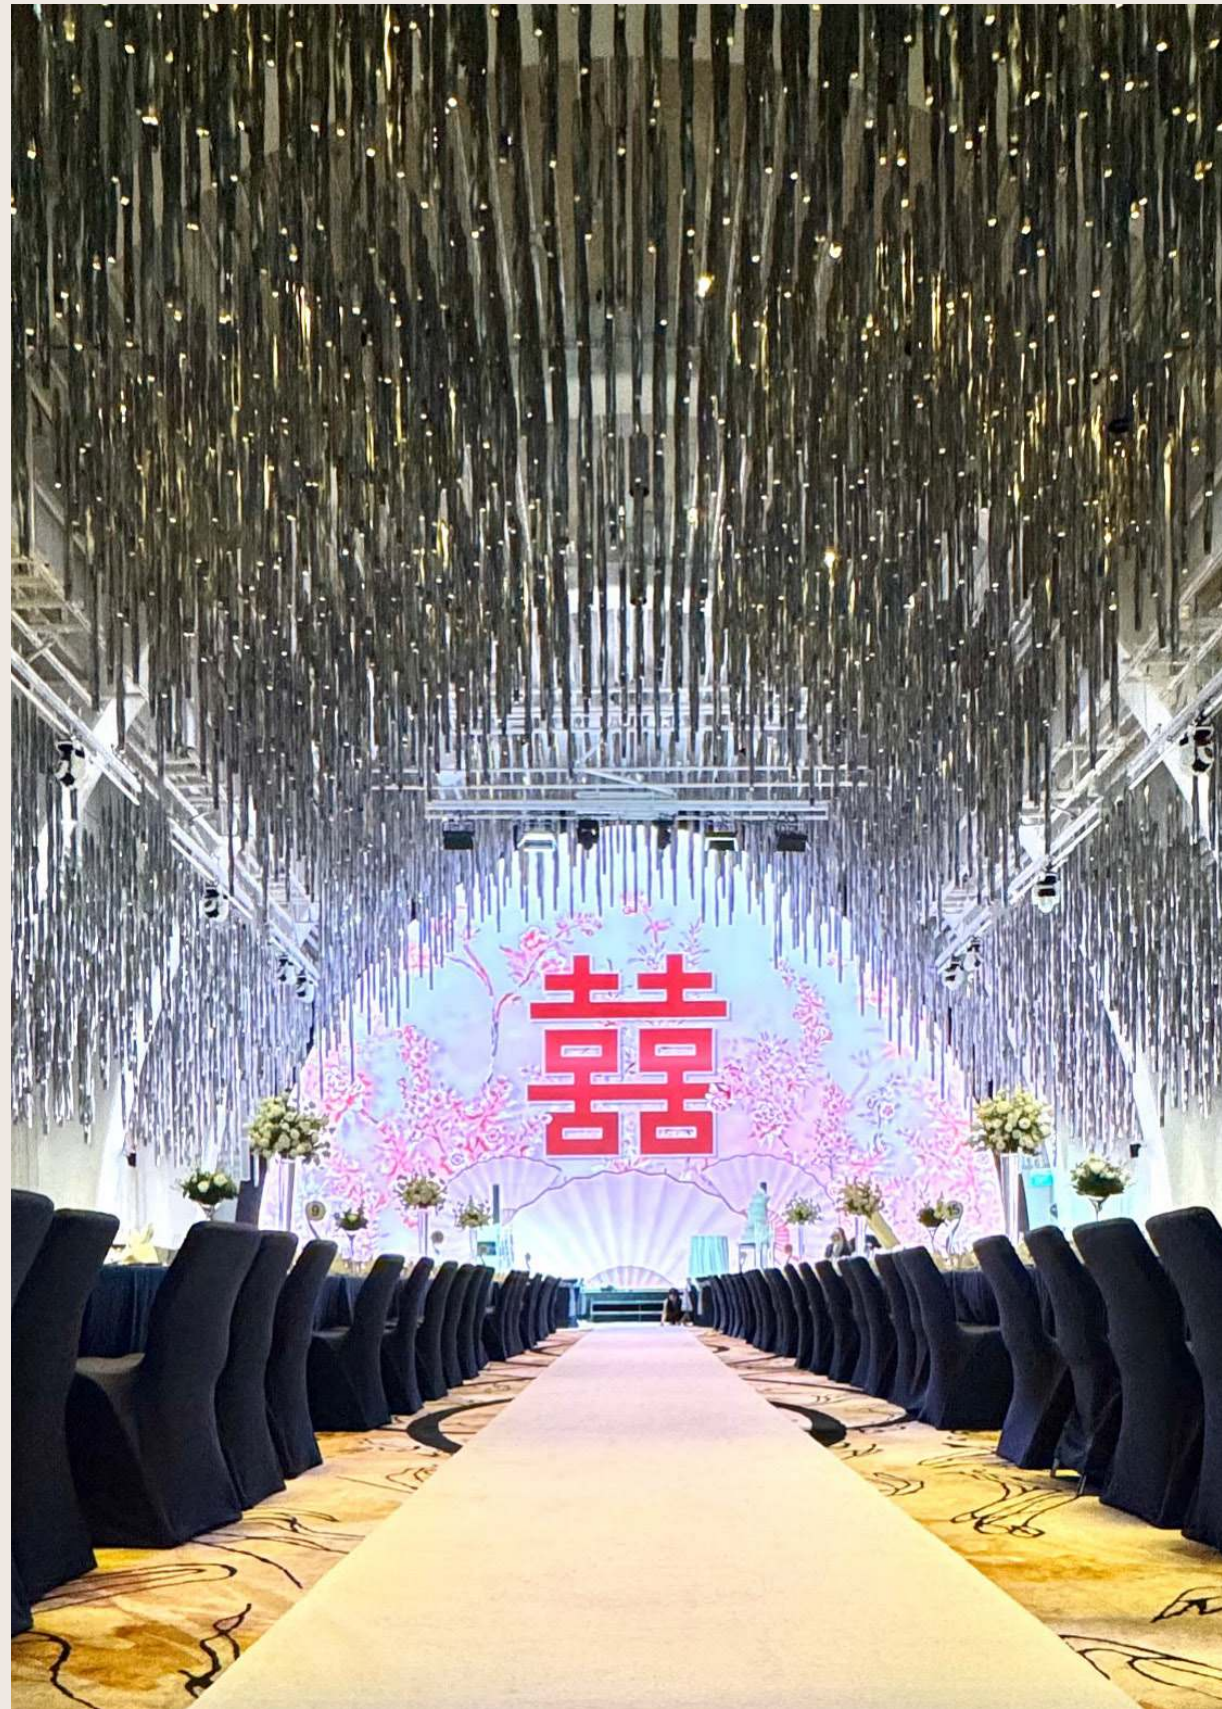

AISLE RUNNER

$15/m
(Min $280)