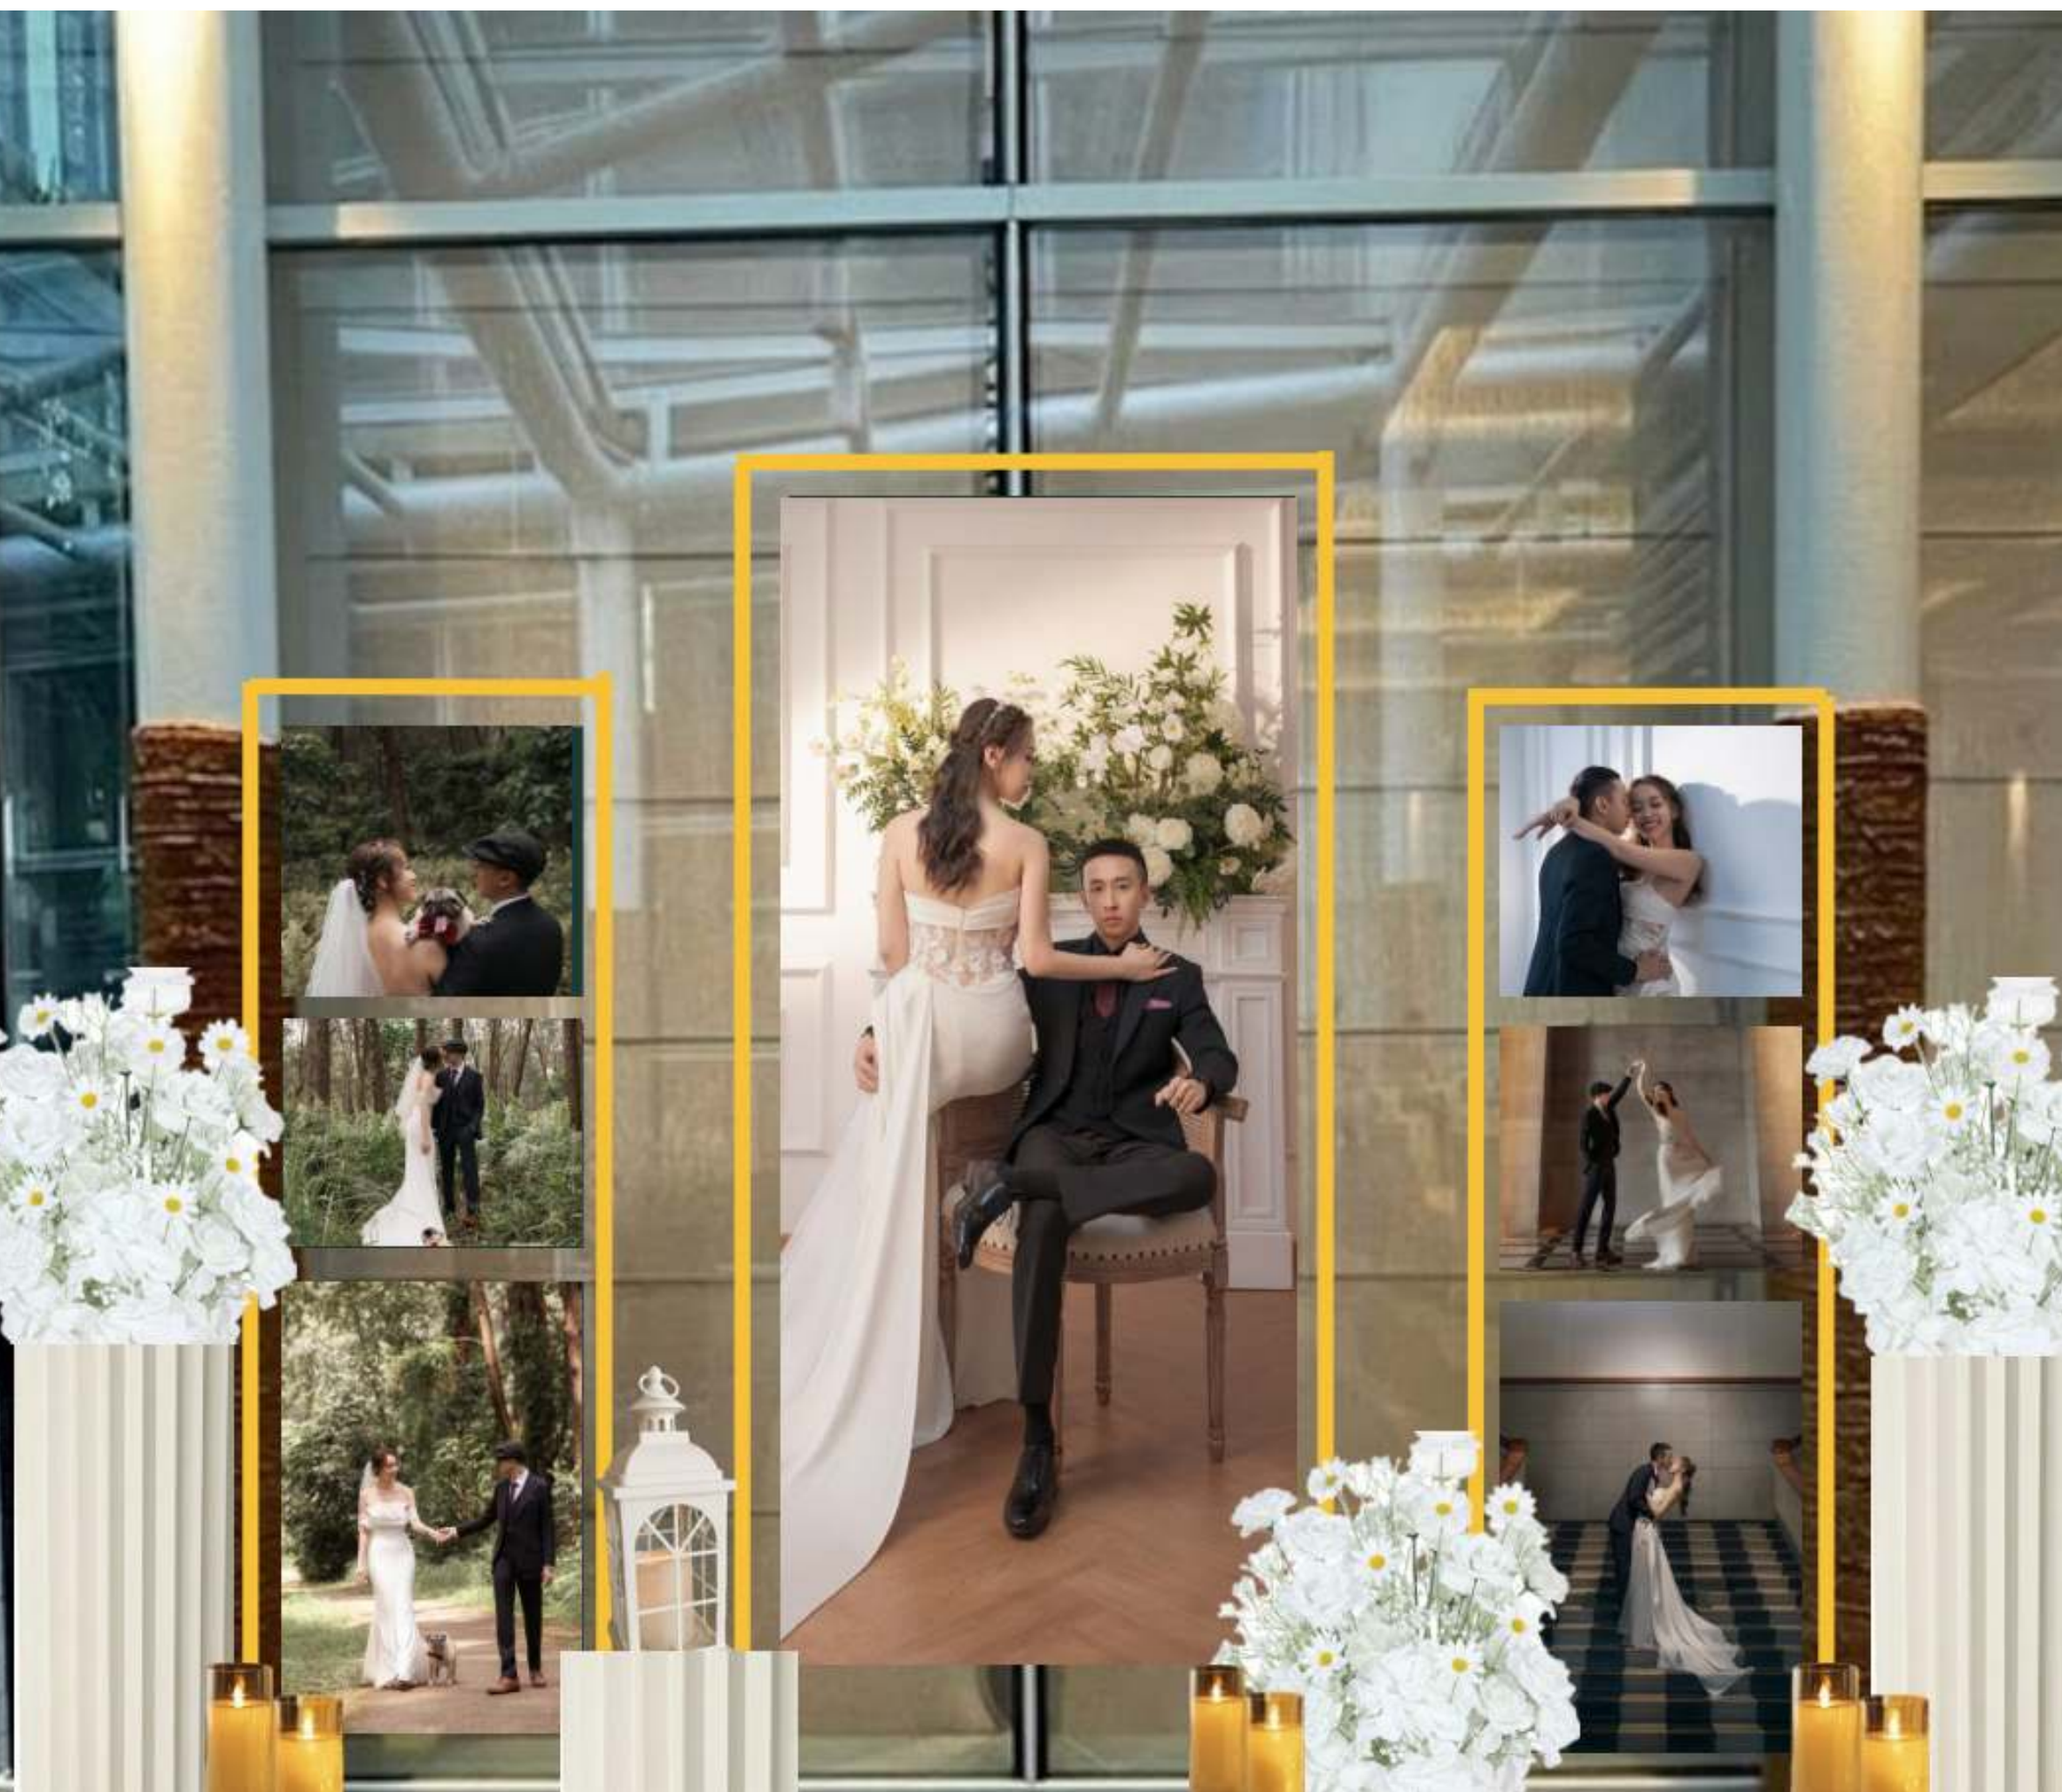

- 2 Gold Panels (1.5m, 1.5m)
- 6 Printed photos on 5mm foamboard
- 2 Floral Hedges
- 3 Pleated Stands
- Decorative items (Candles, Gold Ornaments etc.)

\$188

Add on only:

MIDI RECEPTION GALLERY

Our reception gallery captures the heart of the evening—joyful reunions, heartfelt speeches, spontaneous laughter, and unforgettable moment.

Consists of:

- 3 Gold Panels (1.8m, 1.5m, 1.5m)
- 7 Printed photos on 5mm foamboard
- 3 Floral Hedges
- 3 Pleated Stands
- Decorative items (Candles, Gold Ornaments etc.)

\$288

MAXI RECEPTION GALLERY

Our reception gallery captures the heart of the evening—joyful reunions, heartfelt speeches, spontaneous laughter, and unforgettable moment.