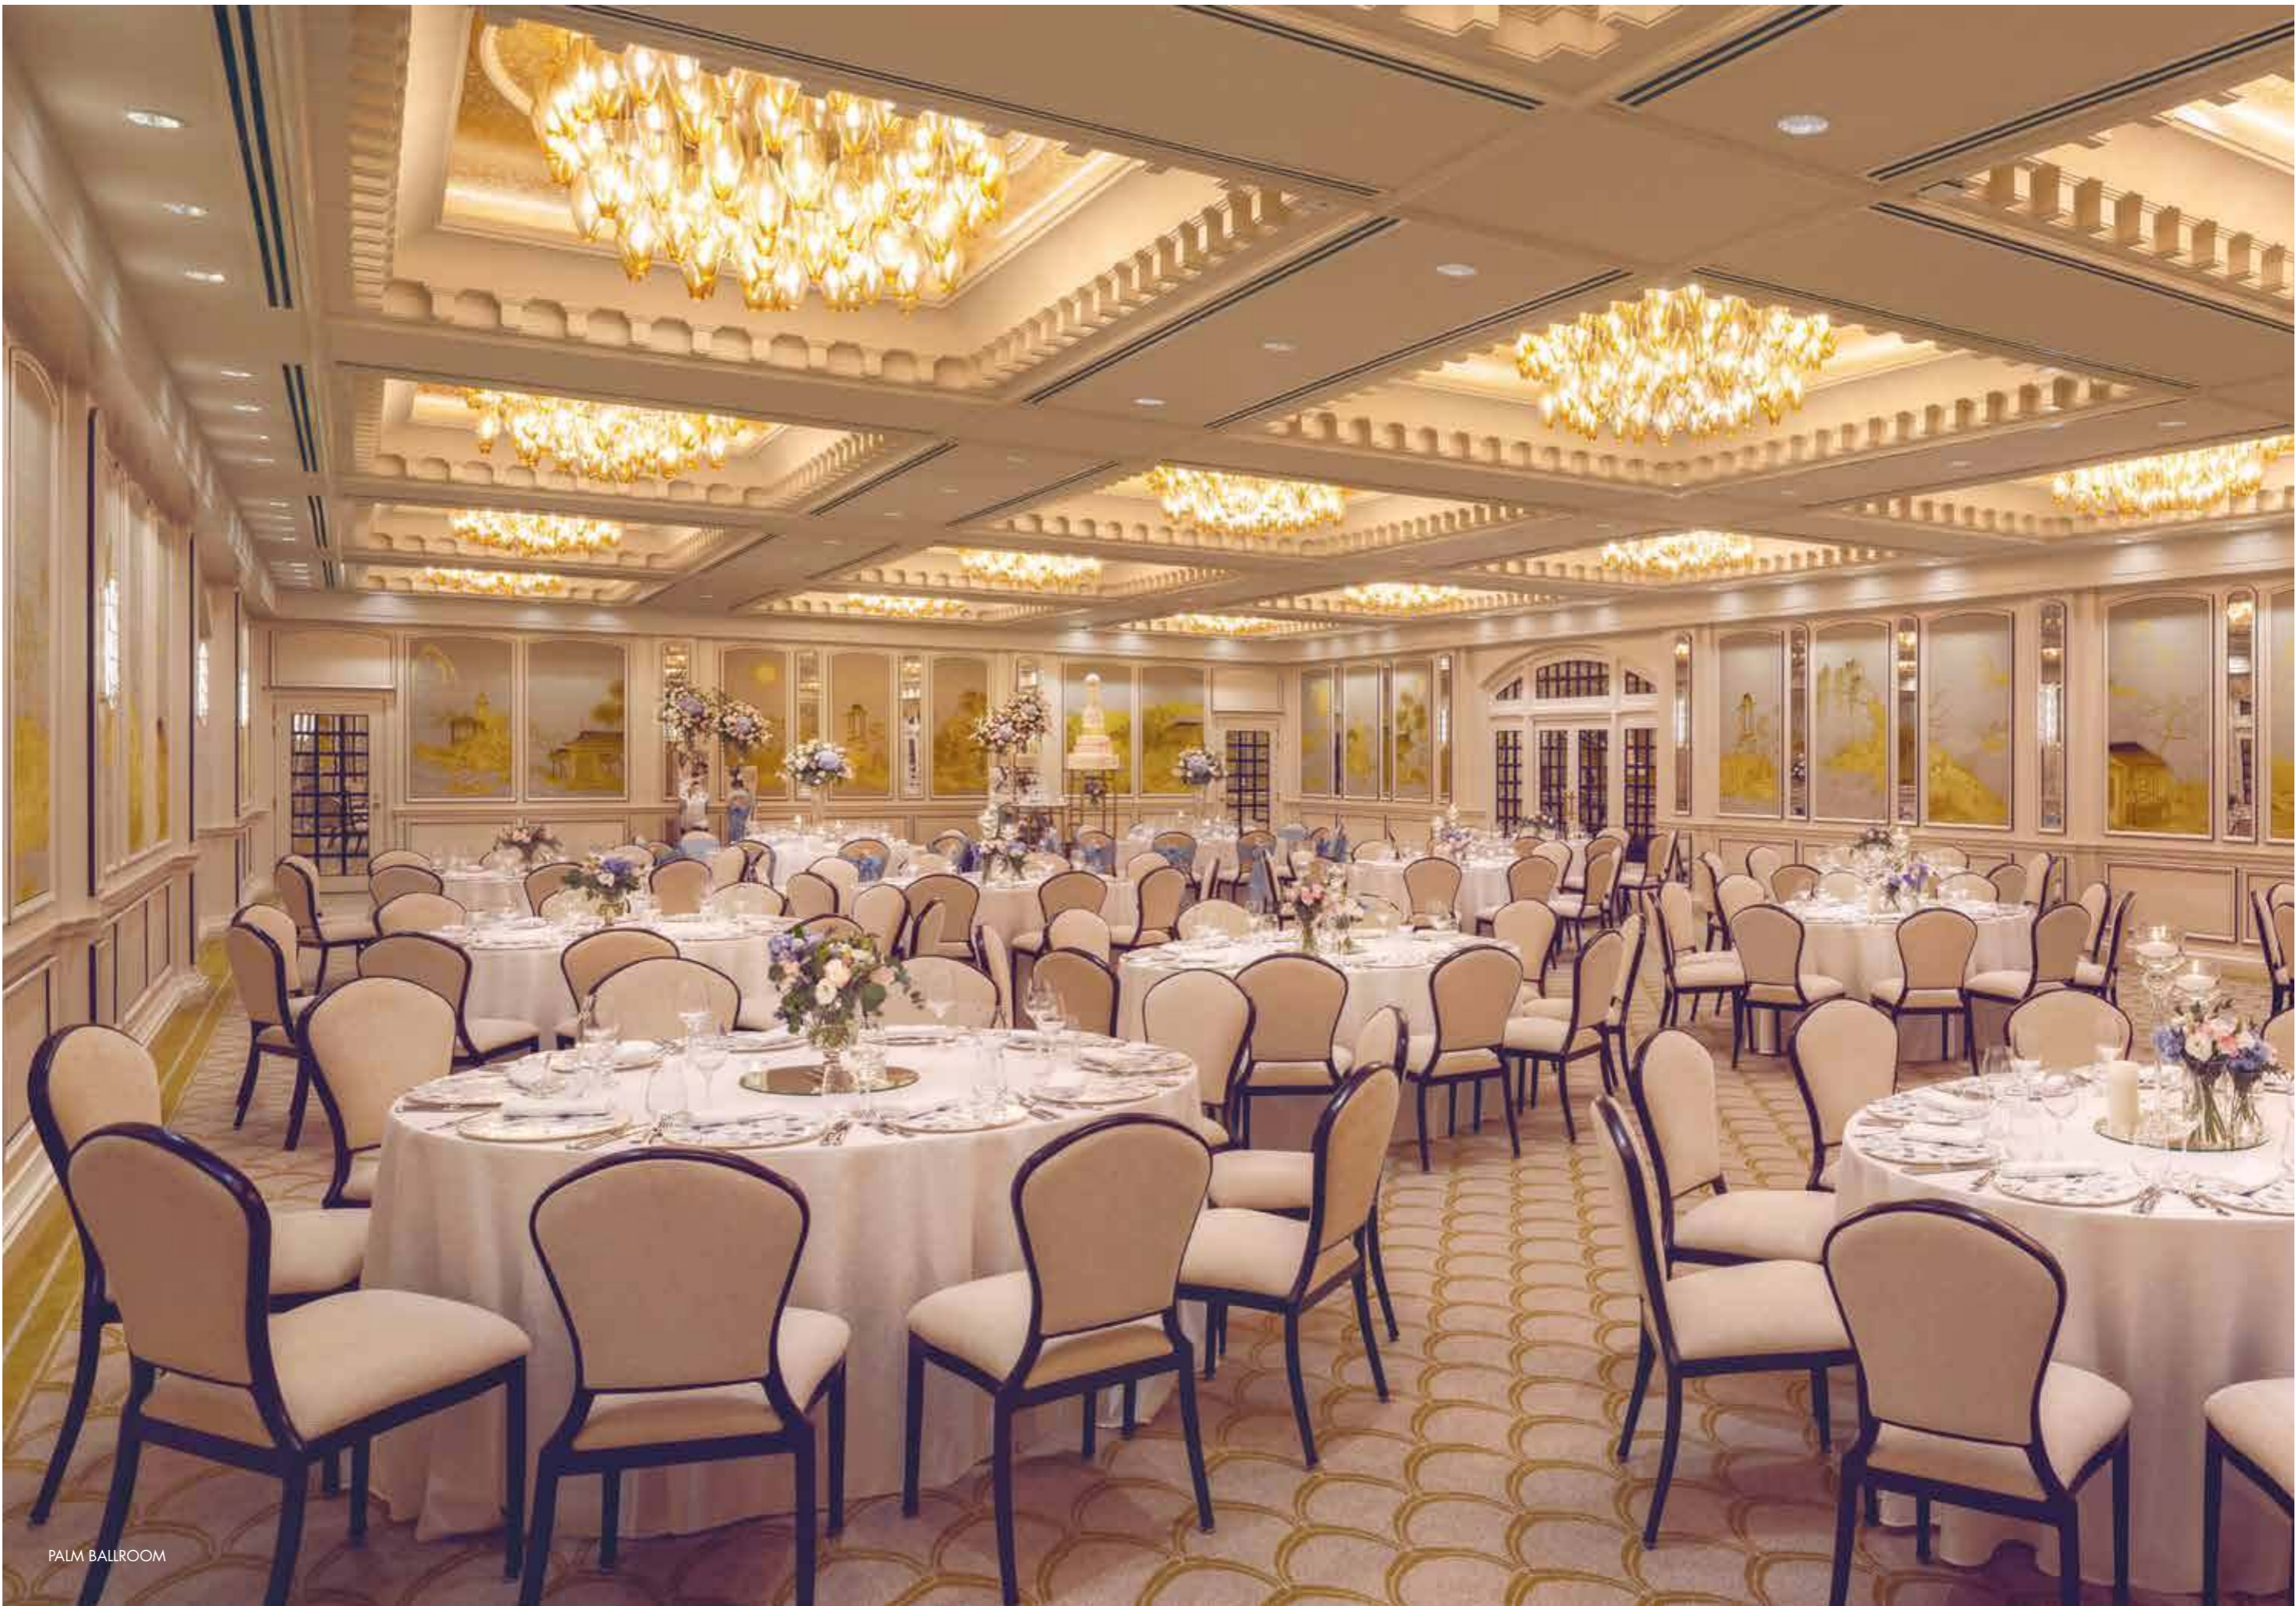

PALM BALLROOM