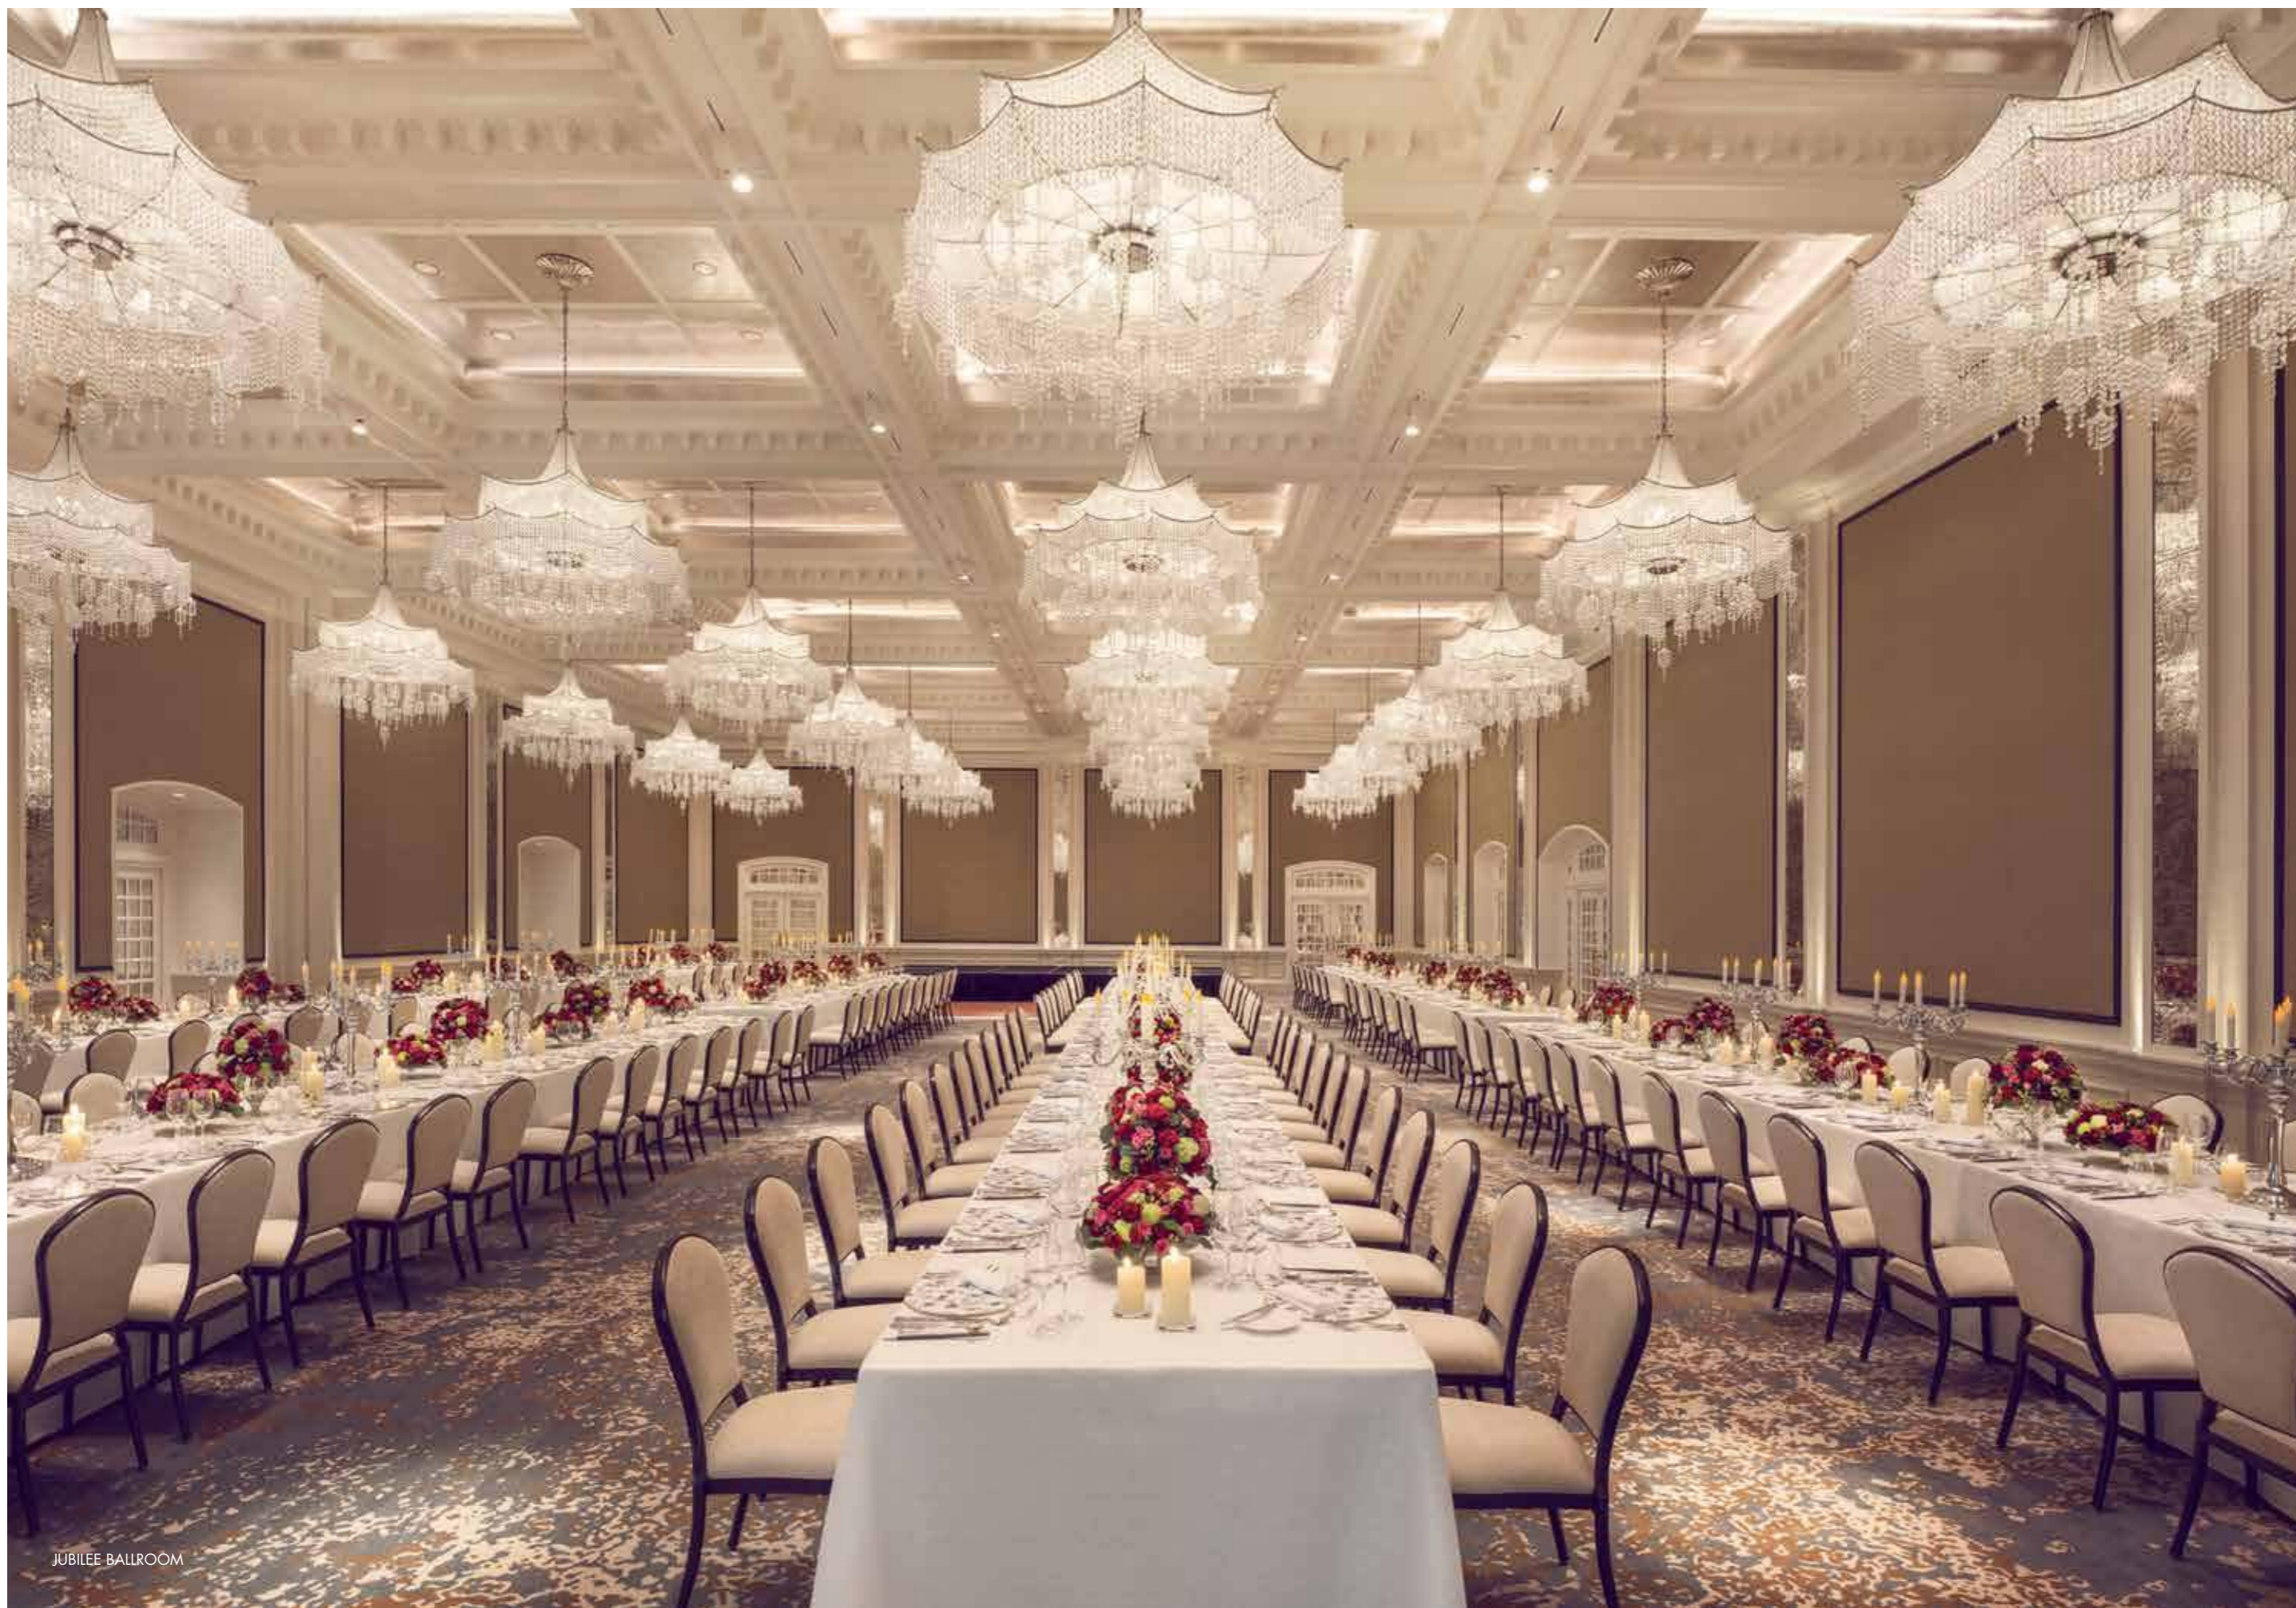

JUBILEE BALLROOM