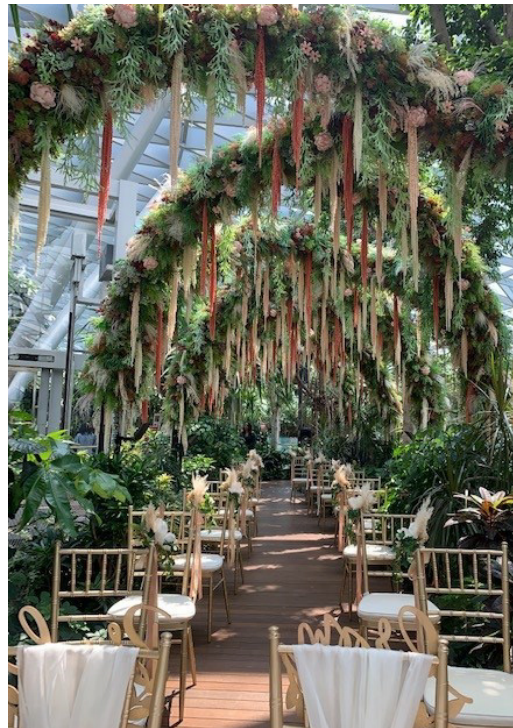

Setup and Decor

Different packages are available to suit your needs.
Price starts from $668 for basic packages.

Rifa

Xpressflower.com®
...more than just flowers

ellysera
FLORIST