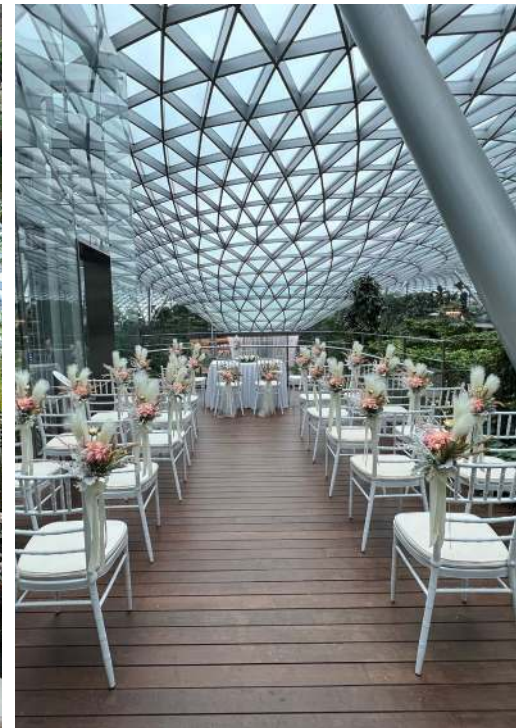

Setup and Decor

Different packages are available to suit your needs.
Price starts from $668 for basic packages.

Rifa

Xpressflower.com®
...more than just flowers

ellysera
FLORIST