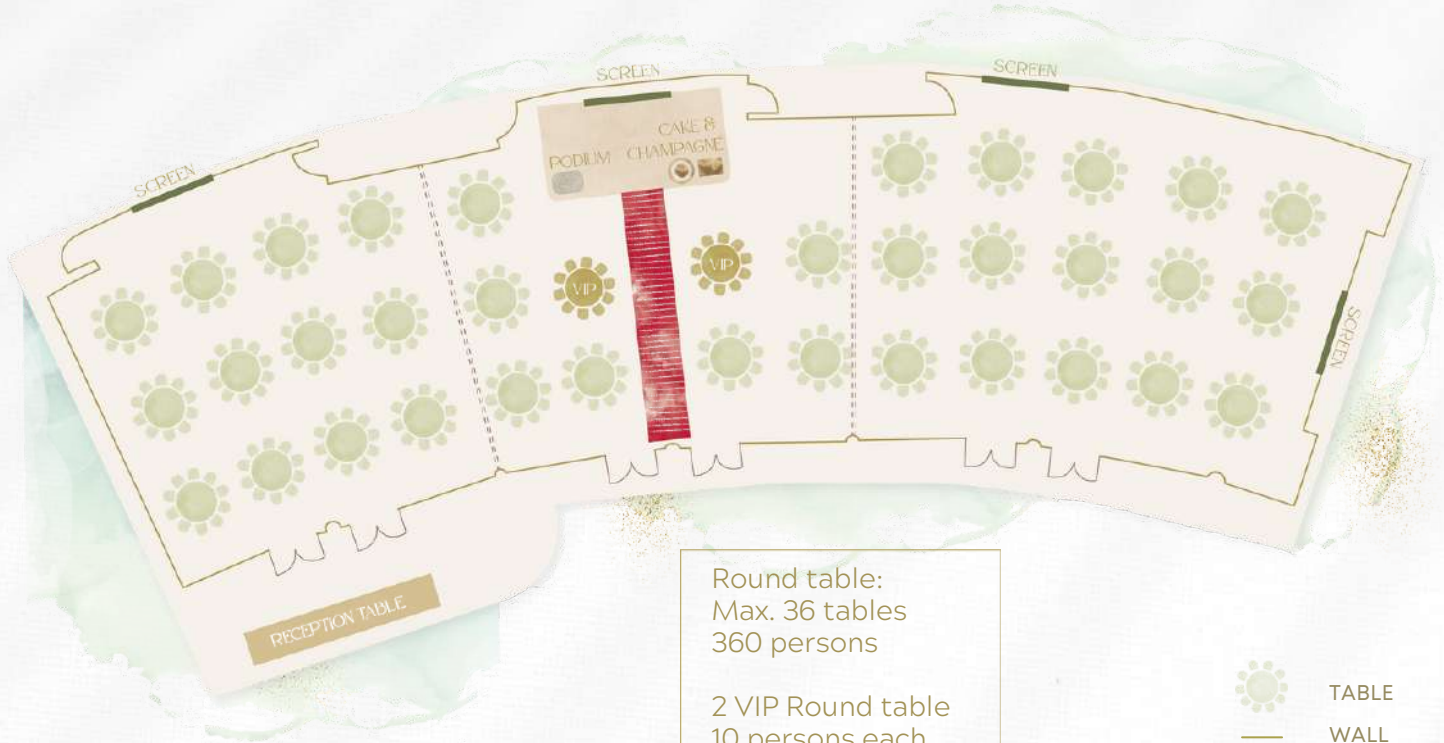

Siloso Ballroom

Round table:
Max. 36 tables
360 persons

2 VIP Round table
10 persons each

34 Guest table
10 persons each

TABLE

WALL

DOOR

FLOORPLAN NOT DRAWN TO SCALE