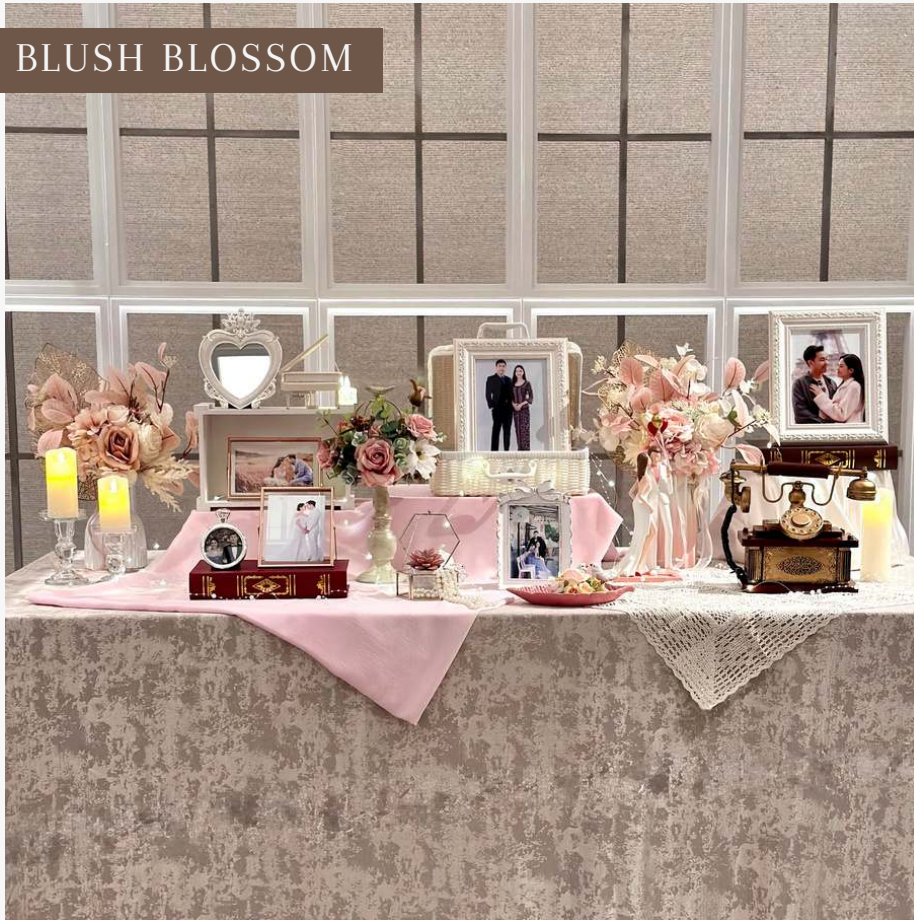

**Please note that all our floral arches are single-sided and front-facing.*

**Customised LED signages may be added on.*

PHOTO TABLE (SIGNATURE)

An essential for every wedding, our photo table showcases your pre-wedding photos and cherished moments, allowing guests to celebrate your love story.

ENCHANTED PASTEL

TIMELESS RUSTIC

PHOTO TABLE (LUXE)

FAIRYTALE

MISTY BLUE DREAMS

PHOTO TABLE (LUXE)

RED VELVET DREAMS

MIDNIGHT BLUE

PHOTO TABLE (LUXE)

BLUSH BLOSSOM

COTTON CANDY

PHOTO TABLE (PREMIUM)

ORIENTAL

PHOTO TABLE (PREMIUM)

MYSTIQUE BLUE

PINK ELEGANCE