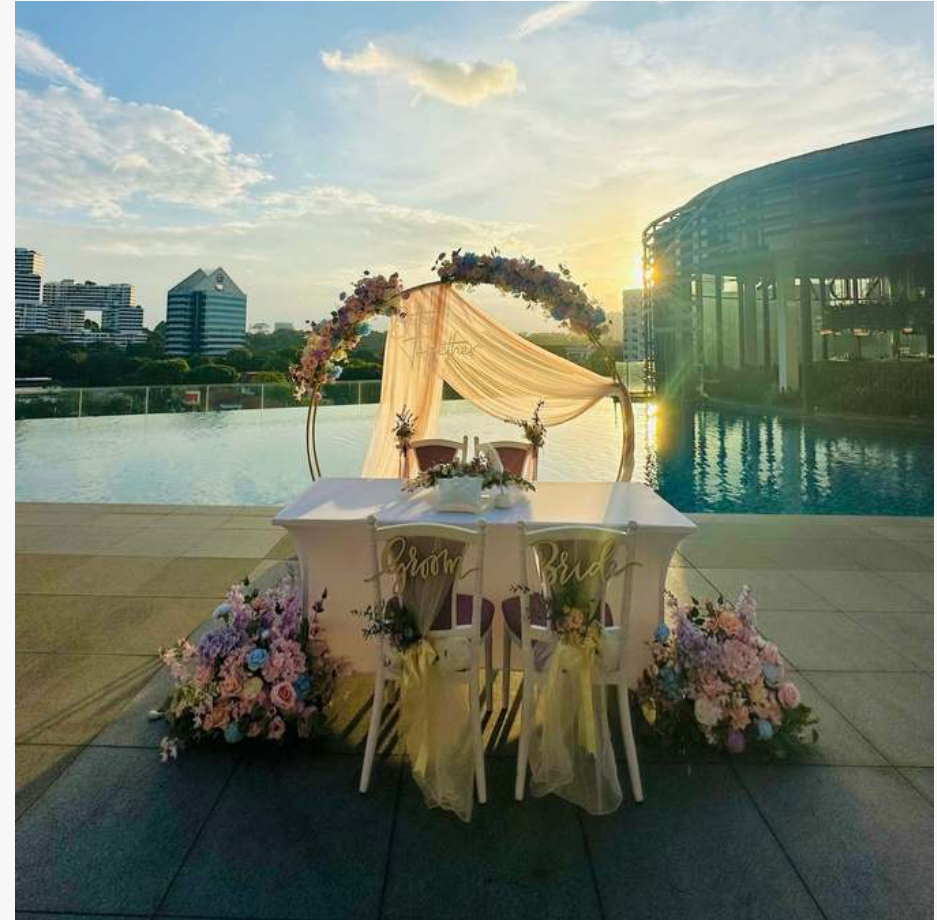

FLORAL ARCH (STANDARD)

CHAMPAGNE

APPLE RED

**Please note that all our floral arches are single-sided and front-facing.
Customised LED signages may be added on.

FLORAL ARCH (STANDARD)

LILAC SKIES

2x hedges were added on separately

**Please note that all our floral arches are single-sided and front-facing.*

**Customised LED signages may be added on.*

PHOTO TABLE (SIGNATURE)

An essential for every wedding, our photo table showcases your pre-wedding photos and cherished moments, allowing guests to celebrate your love story.