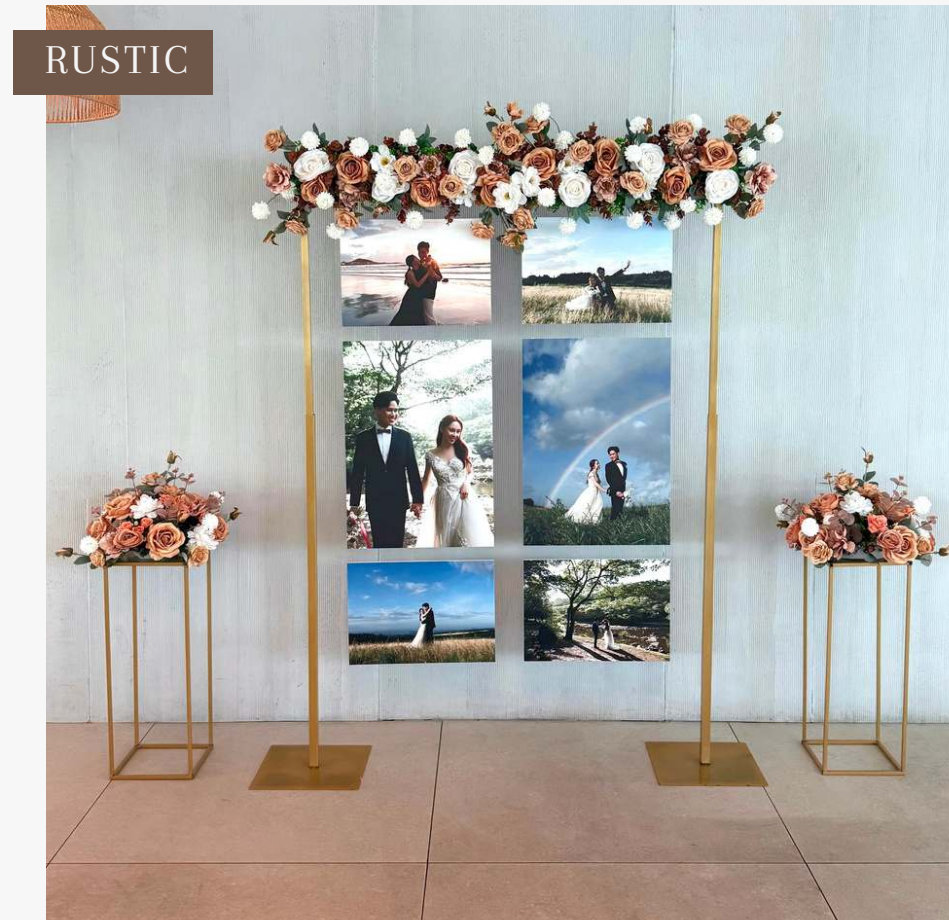

PINK+BLUE

PINK

*Premium gallery panels are 1.5m and 1.2m tall *Please note that 1x pleated stand was added*

PHOTO GALLERY (PREMIUM-2 PANELS)

PINK+WHITE

RED+PURPLE

PHOTO GALLERY (PREMIUM-2 PANELS)

SUNSET ORANGE

FLORAL BARS (PINK)

PHOTO GALLERY (2X PREMIUM-2 PANELS)

SUNSET ORANGE

PHOTO GALLERY (PREMIUM PLUS)

Bigger, taller, and better.

Gallery panel is 1.6m tall and 1m wide

**Available in other themes*

PLEATED BACKDROP

Standing 2m tall and spanning 4 to 5m wide, our pleated backdrop is perfect for phototaking with guests. It features our signature florals, customisable name signage, for an elegant, picture-perfect setup.