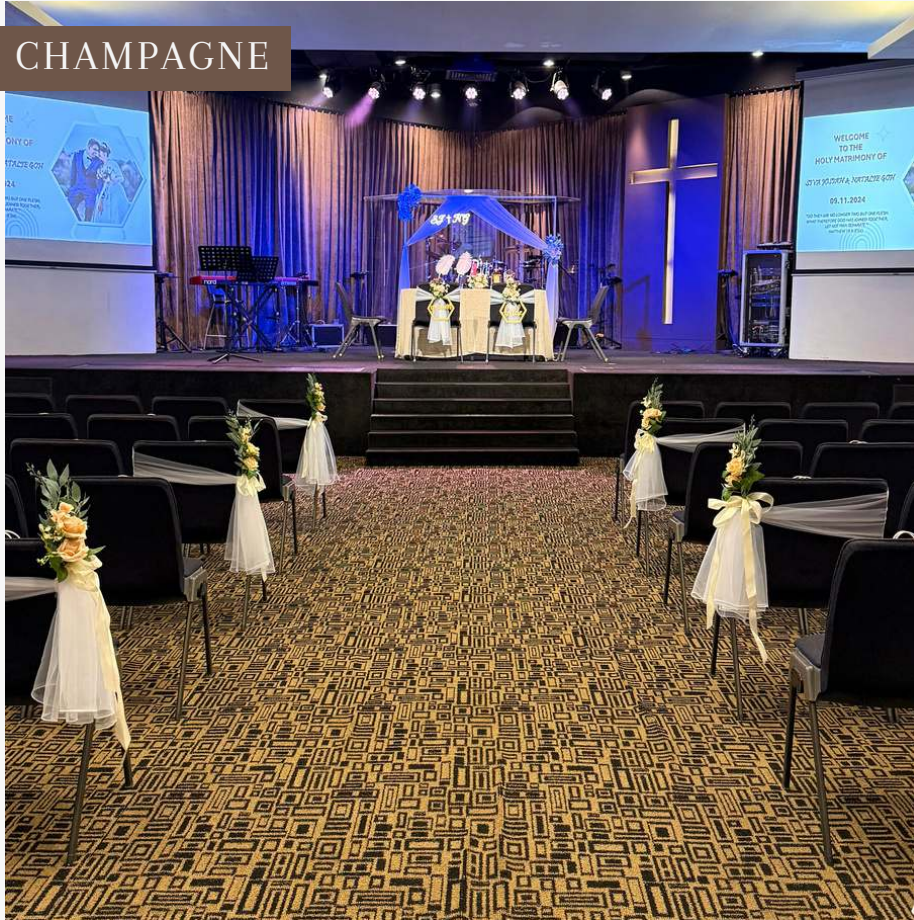

AISLE DECOR

ADD-ONS

- WELCOME SIGNAGES
- ANGBAO BOXES

Please note that all florals in our catalogue are faux unless otherwise specified.

FLORAL ARCH (DECONSTRUCTED)

A timeless favourite, our floral arch is the perfect backdrop for **phototaking, solemnisations, tea ceremonies**, and cherished moments with your guests.

Standing 2m tall and spanning 4 to 5m wide, our pleated backdrop is perfect for phototaking with guests. It features our signature florals, customisable name signage, for an elegant, picture-perfect setup.

AISLE POSIES

PINK

Available in other themes

AISLE POSIES

CHAMPAGNE

Available in other themes

GIANT FLORALS

CHAMPAGNE