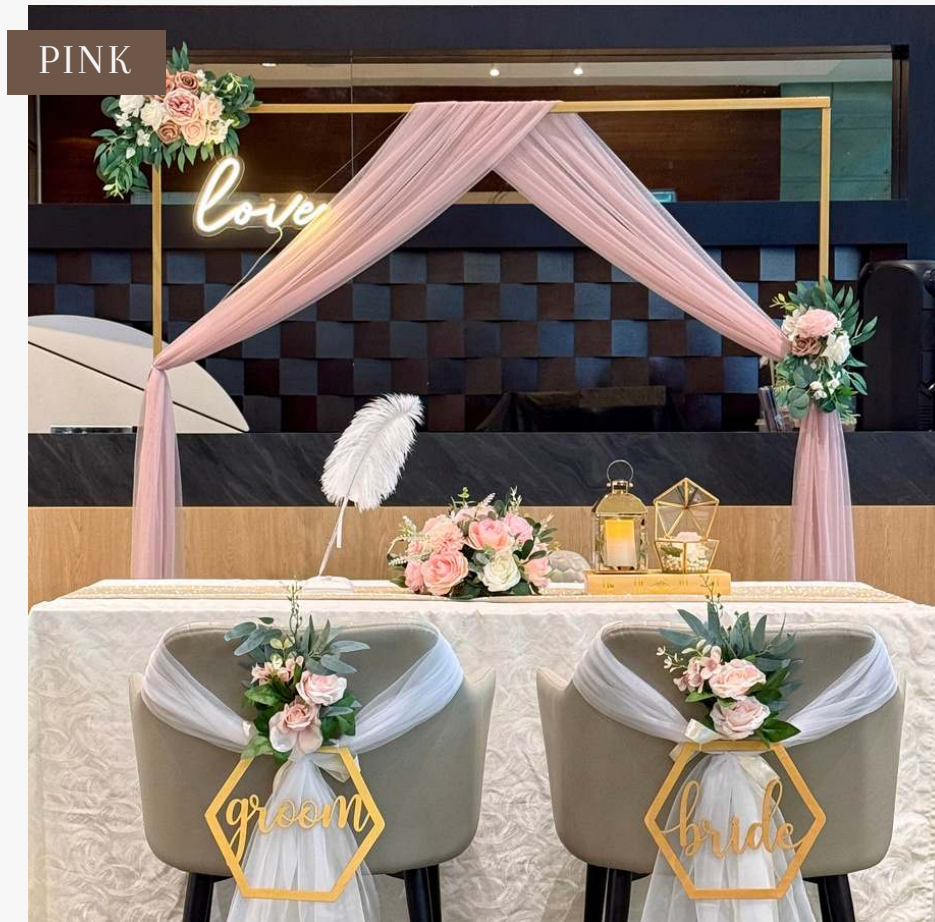

WHITE ROMANCE

Height: 2m, Width: 3m

SOLEMNISATION/ROM

A beautiful setting for exchanging vows and signing your marriage certificate, our solemnisation table and chair decor adds elegance to this intimate moment.

Kindly note that the fresh floral centerpiece shown here was provided by the hotel. We will provide a faux floral centerpiece in your selected theme instead.

SOLEMNISATION/ROM (WITH BACKDROP)

A perfect backdrop for exchanging vows and signing your marriage certificate, creating a beautiful and memorable setting for your photos!