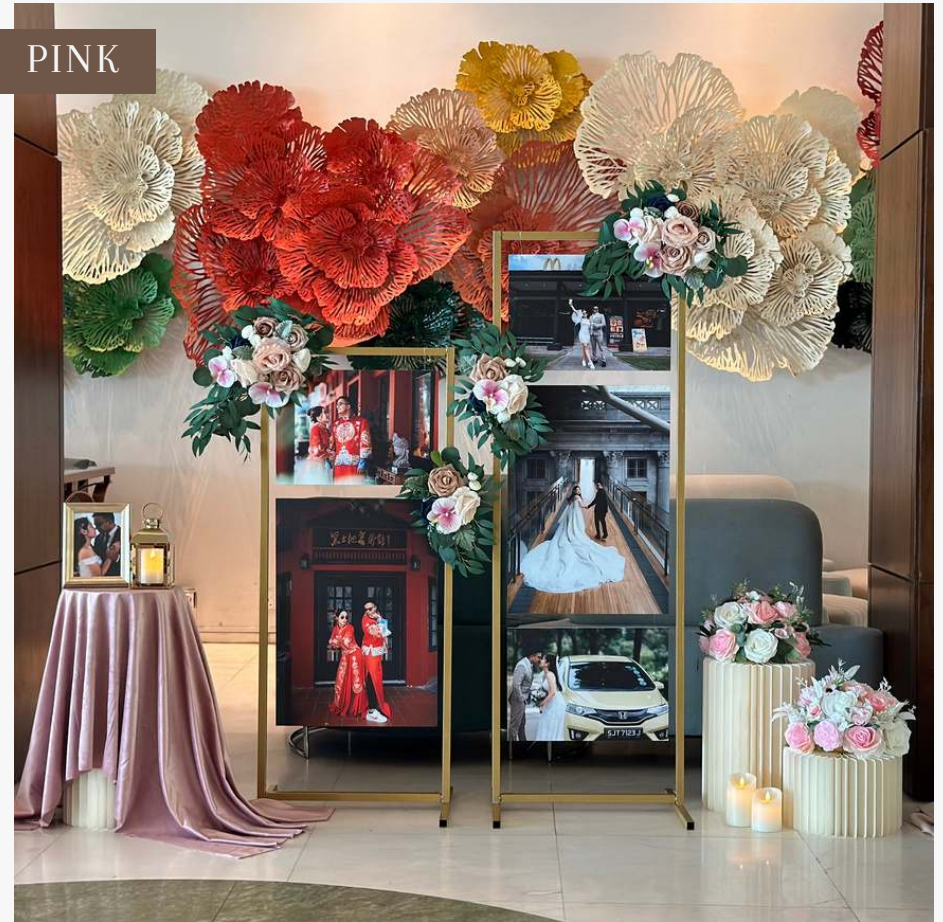

WILDFLOWERS

Panels are 1.8m and 1.5m tall

PHOTO GALLERY (SIGNATURE)

LILAC SKIES

PHOTO GALLERY (SIGNATURE)

ETHEREAL PINK

PHOTO GALLERY (SIGNATURE)

BLUE MEADOW

PHOTO GALLERY (SIGNATURE)

RUSTIC

Please note that 2x 1.2m panels were added on

PHOTO GALLERY (PREMIUM-2 PANELS)

A crowd favourite, our photo gallery displays your pre-wedding shoot photos in stunning large prints, creating a beautiful focal point for guests to admire.

PINK+BLUE

PINK

*Premium gallery panels are 1.5m and 1.2m tall *Please note that 1x pleated stand was added*

PHOTO GALLERY (PREMIUM-2 PANELS)

PINK+WHITE

RED+PURPLE

PHOTO GALLERY (PREMIUM-2 PANELS)

SUNSET ORANGE

FLORAL BARS (PINK)

PHOTO GALLERY (2X PREMIUM-2 PANELS)

SUNSET ORANGE

PHOTO GALLERY (PREMIUM PLUS)

Bigger, taller, and better.

Gallery panel is 1.6m tall and 1m wide

**Available in other themes*

PLEATED BACKDROP