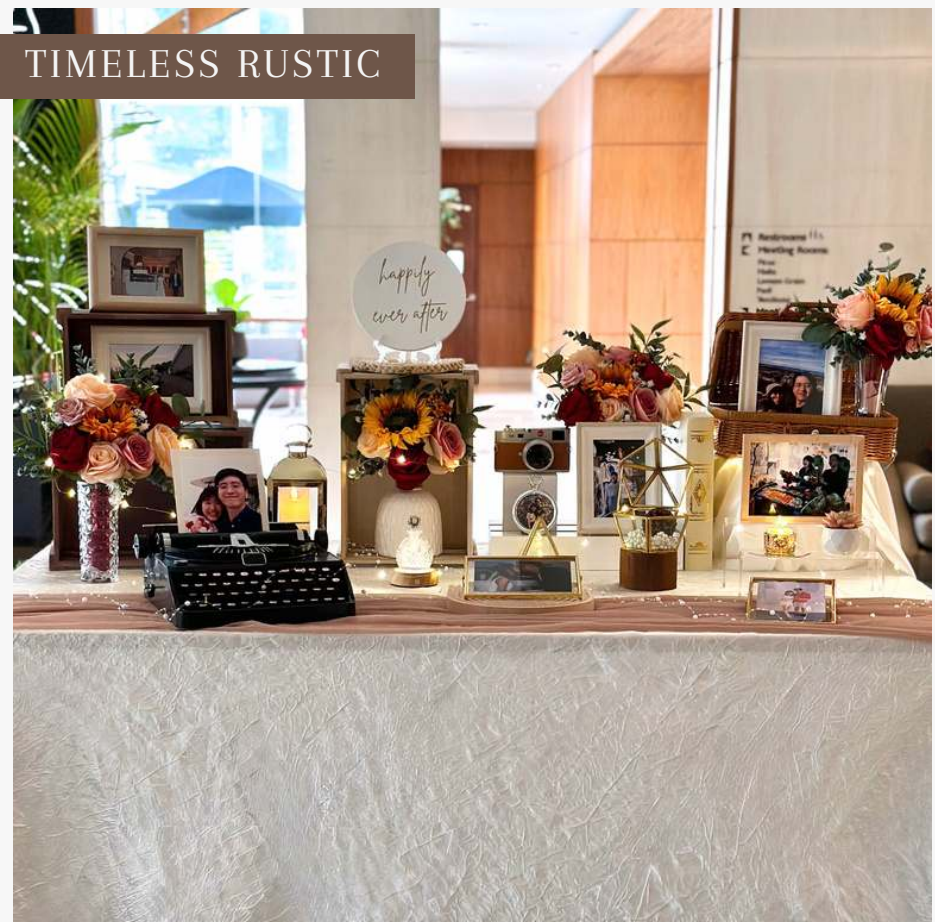

TIMELESS RUSTIC