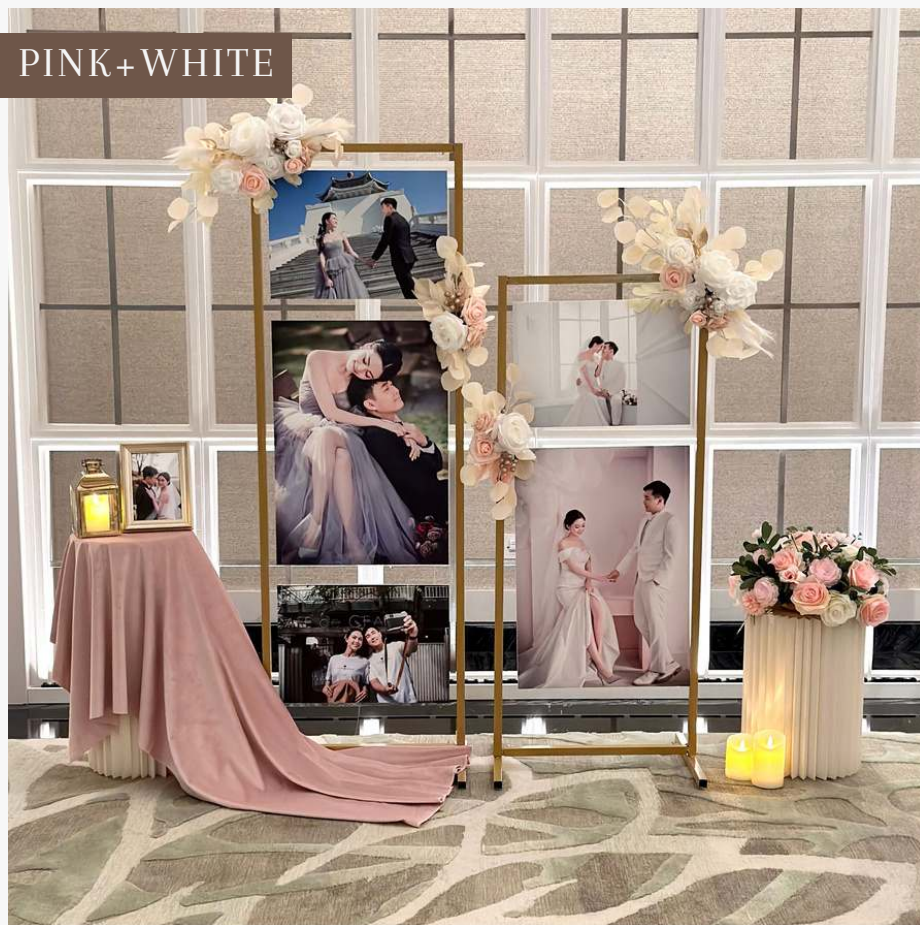

PHOTO GALLERY (SIGNATURE)

RUSTIC

Please note that 2x 1.2m panels were added on

PHOTO GALLERY (PREMIUM-2 PANELS)

A crowd favourite, our photo gallery displays your pre-wedding shoot photos in stunning large prints, creating a beautiful focal point for guests to admire.

PINK+BLUE

PINK

*Premium gallery panels are 1.5m and 1.2m tall *Please note that 1x pleated stand was added*

PHOTO GALLERY (PREMIUM-2 PANELS)

PINK+WHITE

RED+PURPLE

PHOTO GALLERY (PREMIUM-2 PANELS)

SUNSET ORANGE

FLORAL BARS (PINK)

PHOTO GALLERY (2X PREMIUM-2 PANELS)

SUNSET ORANGE

PHOTO GALLERY (PREMIUM PLUS)

Bigger, taller, and better.

Gallery panel is 1.6m tall and 1m wide

**Available in other themes*

PLEATED BACKDROP

Standing 2m tall and spanning 4 to 5m wide, our pleated backdrop is perfect for phototaking with guests. It features our signature florals, customisable name signage, for an elegant, picture-perfect setup.