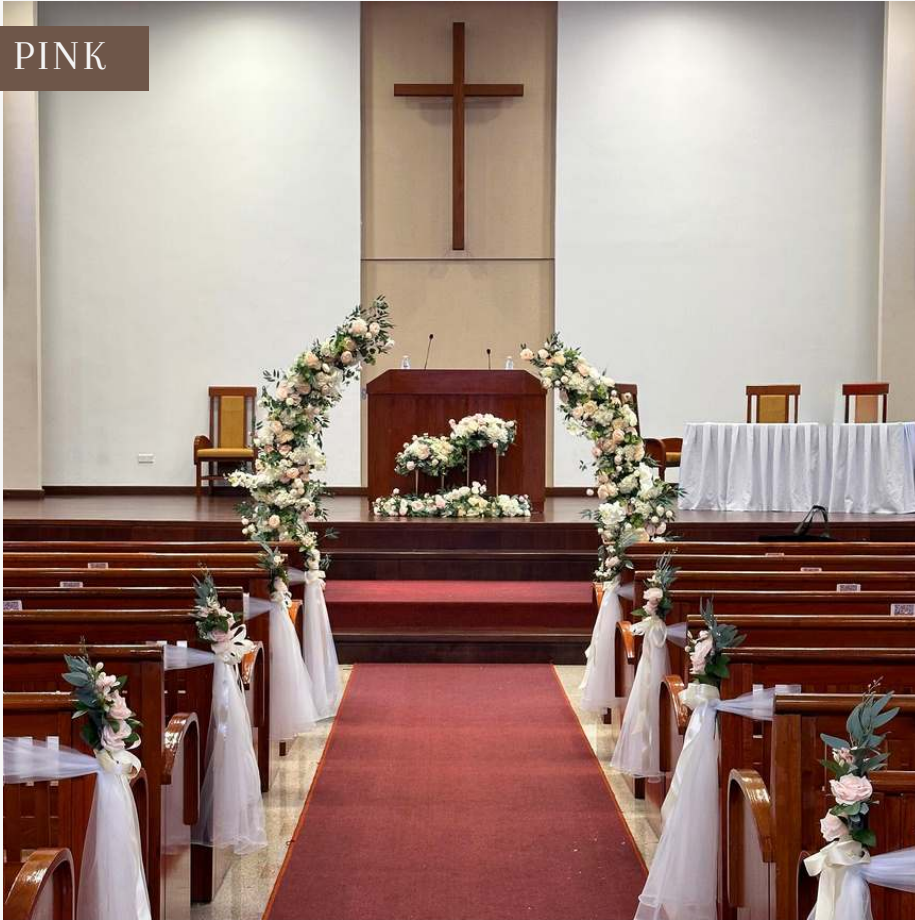

AISLE POSIES

PINK

Available in other themes