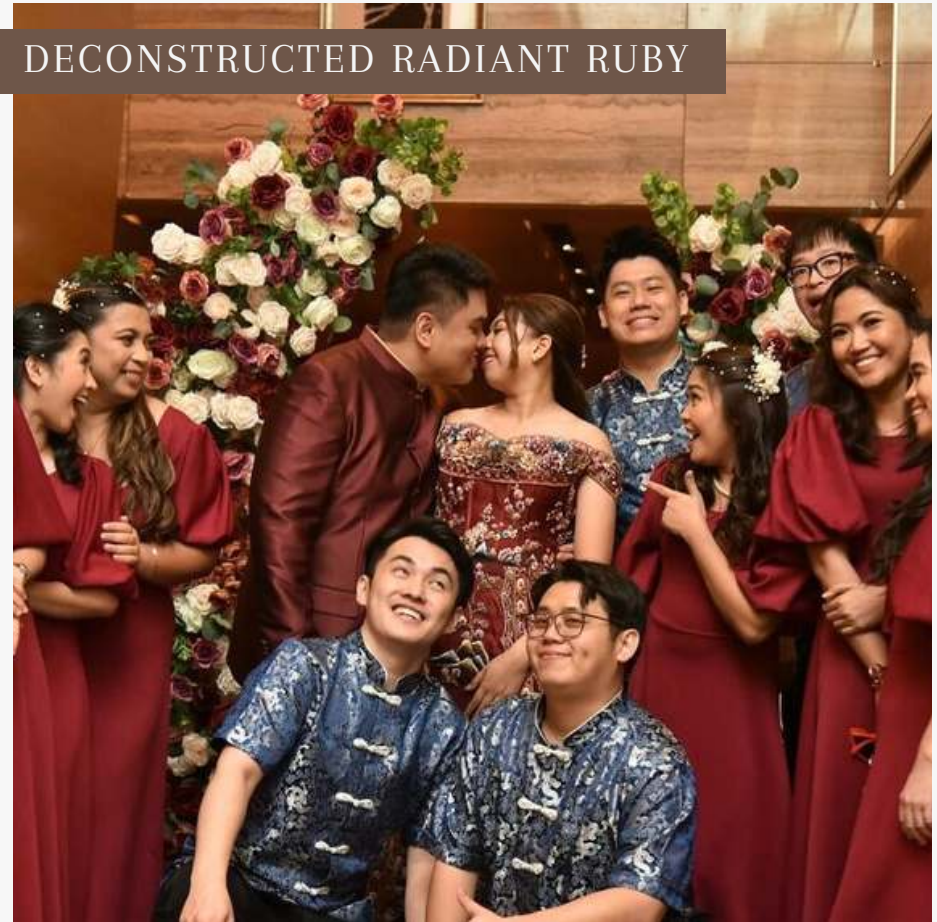

DECONSTRUCTED AZURE BLUE

DECONSTRUCTED POWDER PINK

**Please note that all our floral arches are single-sided and front-facing.*

FLORAL ARCH (DECONSTRUCTED)

DECONSTRUCTED RADIANT RUBY

DECONSTRUCTED RADIANT RUBY

Azure Blue & Radiant Ruby (2.1m & 1.8m)

Powder Pink (1.8m & 1.5m)

**Please note that all our floral arches are single-sided and front-facing.*

FLORAL ARCH (STANDARD)

PINK/MAROON

BLUE

**Please note that all our floral arches are single-sided and front-facing.
Customised LED signages may be added on.