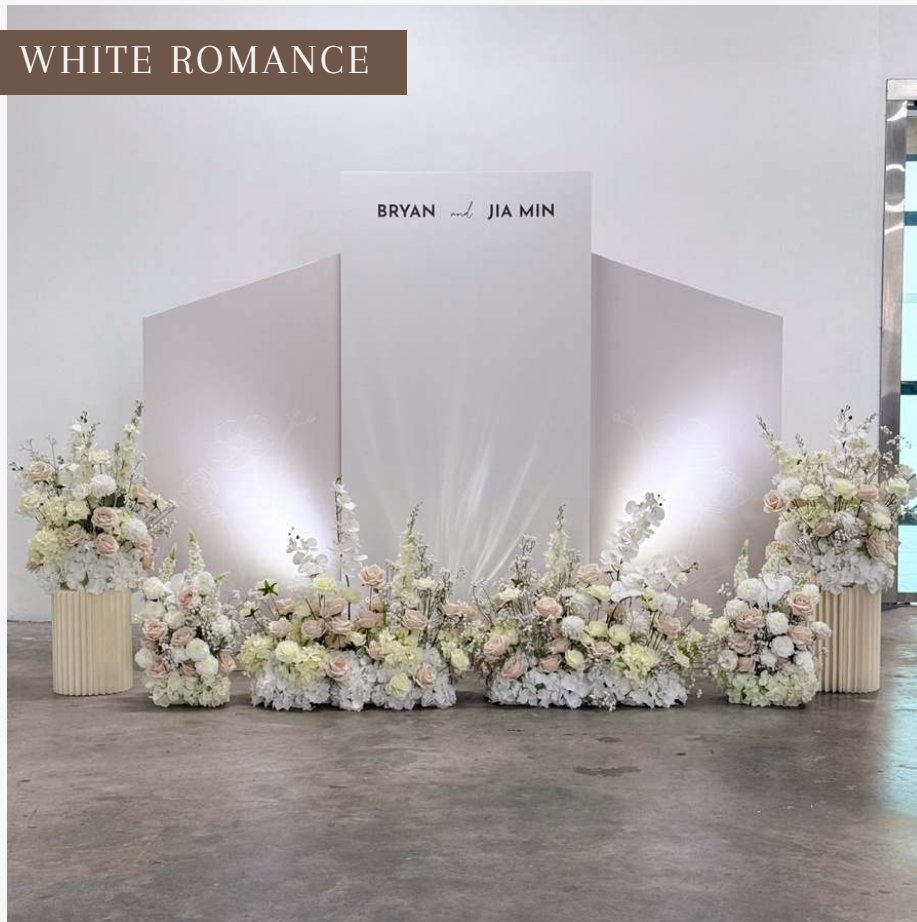

STANDARD BACKDROP

Say 'I do' to picture-perfect moments! Our customisable standard backdrop is a guest-favourite photo spot at weddings- featuring our signature hedges and a wide array of themes designed to celebrate your unique love story.

WHITE ROMANCE

Height: 2m, Width: 3m