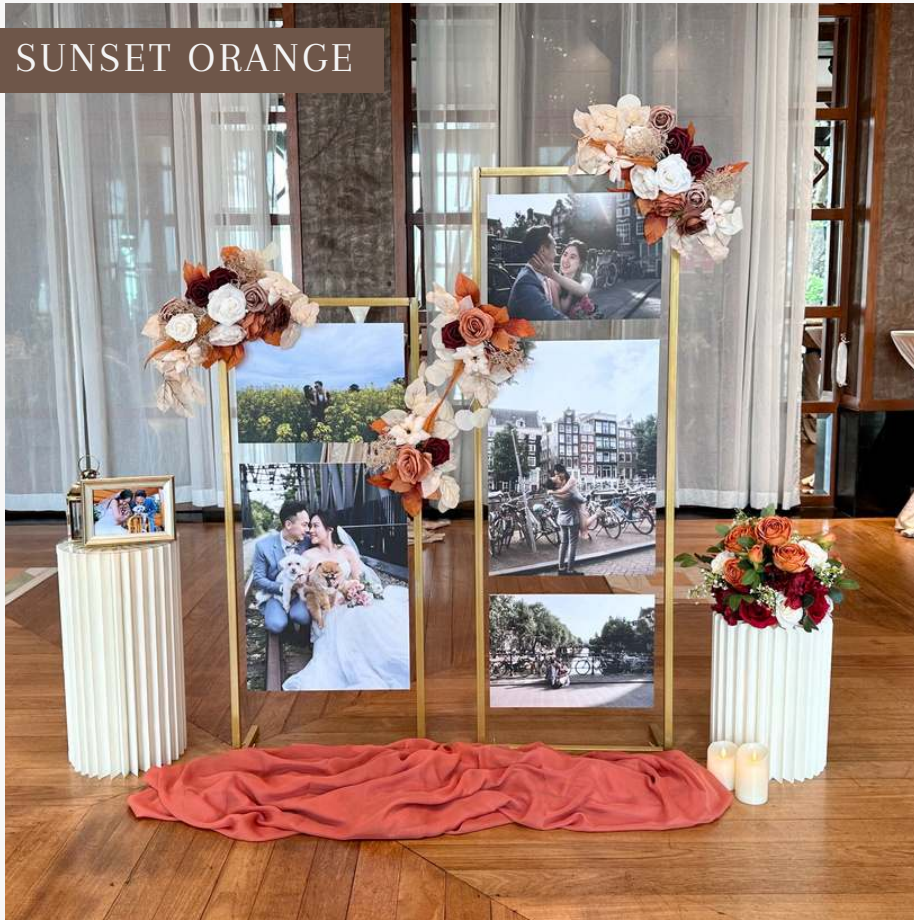

WILDFLOWERS

Panels are 1.8m and 1.5m tall

PHOTO GALLERY (SIGNATURE)

LILAC SKIES

PHOTO GALLERY (SIGNATURE)

ETHEREAL PINK

PHOTO GALLERY (SIGNATURE)

BLUE MEADOW

PHOTO GALLERY (SIGNATURE)

RUSTIC

Please note that 2x 1.2m panels were added on

PHOTO GALLERY (PREMIUM-2 PANELS)

A crowd favourite, our photo gallery displays your pre-wedding shoot photos in stunning large prints, creating a beautiful focal point for guests to admire.

PINK+BLUE

PINK

*Premium gallery panels are 1.5m and 1.2m tall *Please note that 1x pleated stand was added*

PHOTO GALLERY (PREMIUM-2 PANELS)

PINK+WHITE

RED+PURPLE

PHOTO GALLERY (PREMIUM-2 PANELS)

SUNSET ORANGE

FLORAL BARS (PINK)

PHOTO GALLERY (2X PREMIUM-2 PANELS)

SUNSET ORANGE

PHOTO GALLERY (PREMIUM PLUS)

Bigger, taller, and better.

Gallery panel is 1.6m tall and 1m wide

**Available in other themes*

PLEATED BACKDROP