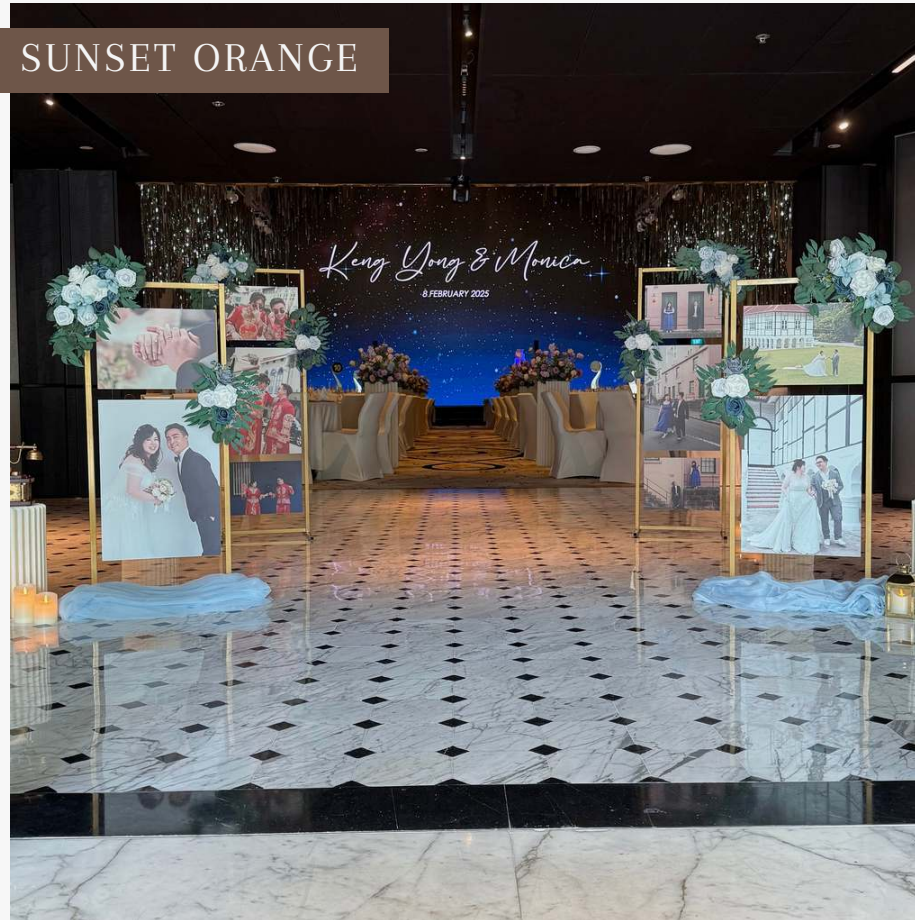

PINK+BLUE

PINK

*Premium gallery panels are 1.5m and 1.2m tall *Please note that 1x pleated stand was added*

PHOTO GALLERY (PREMIUM-2 PANELS)

PINK+WHITE

RED+PURPLE

PHOTO GALLERY (PREMIUM-2 PANELS)

SUNSET ORANGE

FLORAL BARS (PINK)

PHOTO GALLERY (2X PREMIUM-2 PANELS)

SUNSET ORANGE

PHOTO GALLERY (PREMIUM PLUS)

Bigger, taller, and better.

Gallery panel is 1.6m tall and 1m wide

**Available in other themes*

PLEATED BACKDROP

Standing 2m tall and spanning 4 to 5m wide, our pleated backdrop is perfect for phototaking with guests. It features our signature florals, customisable name signage, for an elegant, picture-perfect setup.