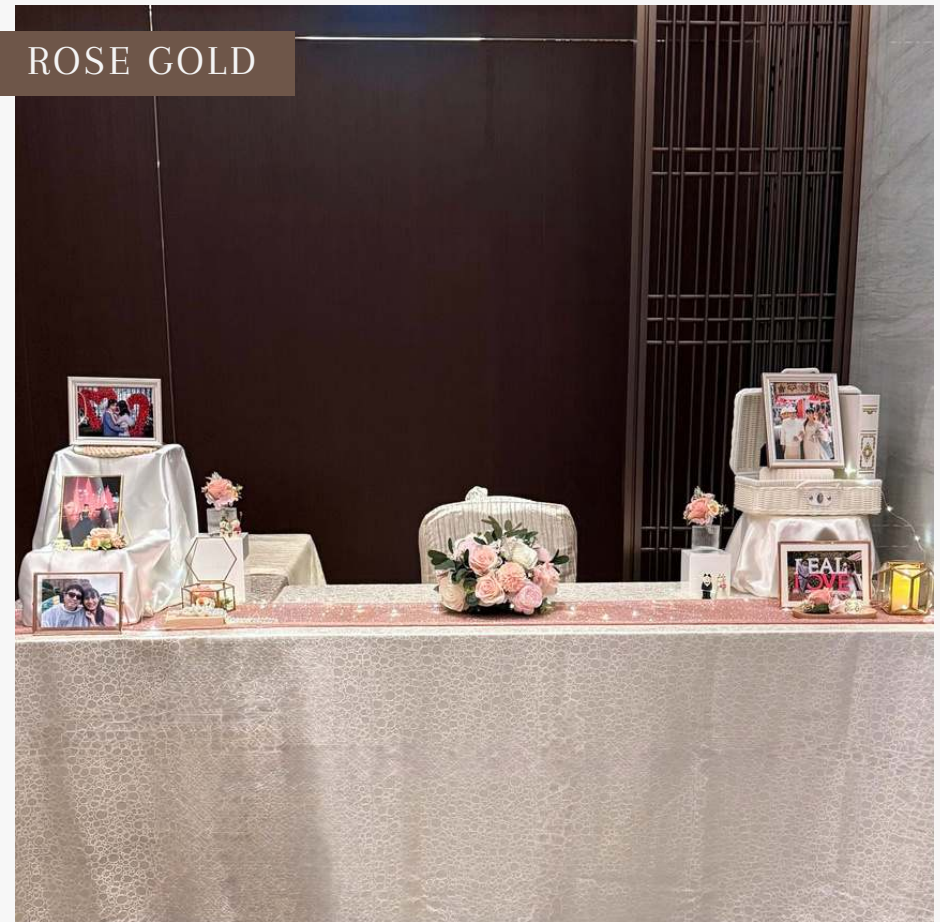

**Please note that plushies are from couple*

RECEPTION TABLE

Our reception table for guest registration features a beautifully styled setup showcasing your photos. Angbao boxes are available as a separate add-on!

RUSTIC

ROSE GOLD

**Available in blue, pink+blue or champagne themes*

PHOTO GALLERY (SIGNATURE)

Showcase your pre-wedding memories in large prints framed by elegant floral hedges. The centrepiece, a striking 1.8m-tall central panel, puts your favorite photo in the spotlight, creating a stunning focal point.